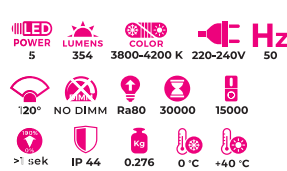

30 cm WHITE

CE ENEC FC
www.thorgeon.com
Manufactured in PRC

1 pcs

Item size
300 x 105 x 42 mm
Package size
312x 112 x 54 mm