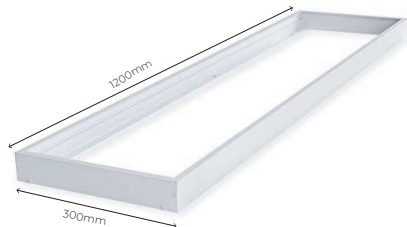

MOUNTED FRAME 30x120

03024

FIT FOR 1195*295 PANEL LIGHT

CE ENEC www.thorgeon.com
Manufactured in PRC

Item size

300 x 1200 x 50 mm

Package size

1252 x 57 x 55 mm