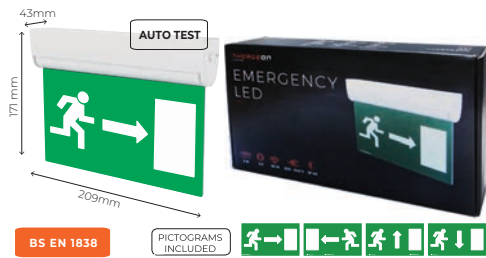

EMERGENCY LED

03027

LED POWER 3 W COLOR 6000 K LUMENS 50 IP 40 30 M

H_z 50-60 220 - 240 V 3 H 24 H 0 °C +25 °C

Item size 209 x 171 x 43 mm
Package size 540 x 390 x 380 mm
30 pcs