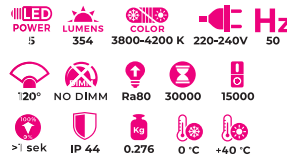

www.thorgeon.com
Manufactured in PRC

Item size
900 x 110 x 42 mm
Package size
910 x 121 x 50 mm

LED MIRROR LIGHT

03046

30 cm CHROME

CE ENEC FC
www.thorgeon.com
Manufactured in PRC

1 pcs

Item size
300 x 105 x 42 mm
Package size
312x 112 x 54 mm