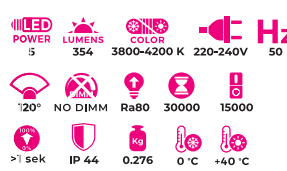

30 cm MATT BLACK

CE ENEC FC
www.thorgeon.com
Manufactured in PRC

1 pcs

Item size
300 x 105 x 42 mm
Package size
312x 112 x 54 mm