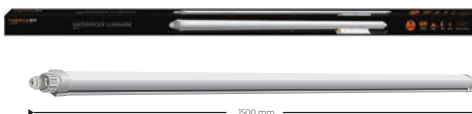

WATERPROOF LUMINAIRE 150cm

03045 PHILIPS driver inside

LED POWER 50W
COLOR 4200K
LUMENS 6000
Beam 120°
Light Ra80
Temp 50-60
Volt 175-265V
Temp 50000
Dimm 10-100%
Temp 15000
IP IP65
IK IK08
Temp -20°C +40°C
Env INDOOR OUTDOOR
Class Class II
Wiring Through wiring 4
Weight 1.100 kg