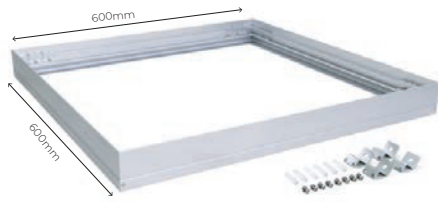

MOUNTED FRAME 60x60

03023

FIT FOR 595*595 PANEL LIGHT

CE ENEC www.thorgeon.com
Manufactured in PRC

Item size

600 x 600 x 9 mm

Package size

652 x 57 x 55 mm