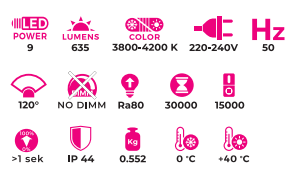

60 cm MATT BLACK

CE ENEC FC
www.thorgeon.com
Manufactured in PRC

1 pcs

Item size
600 x 105 x 42 mm
Package size
605x 117 x 54 mm