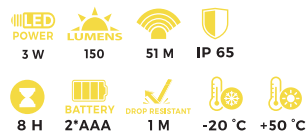

30 pcs

ZOOM FLASHLIGHT

06002

CE EAC www.thorgeon.com
Manufactured in PRC

Item size
180 x 110 x 75 mm
Package size
440 x 385 x 430 mm

20 pcs

STRONG FLASHLIGHT

06003