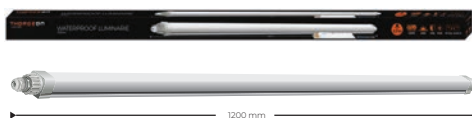

WATERPROOF LUMINAIRE 120cm

03044 PHILIPS driver inside

LED POWER 33W
COLOR 4200K
LUMENS 4000
Hz 50-60
Volt 175-265V
Beam 120°
Light Ra80
Temp 50000
Dimm 10-100%
Temp 15000
IP IP65
IK IK08
Temp -20°C +40°C
Env INDOOR OUTDOOR
Class Class II
Wiring Through wiring 4
Weight 0.925 kg