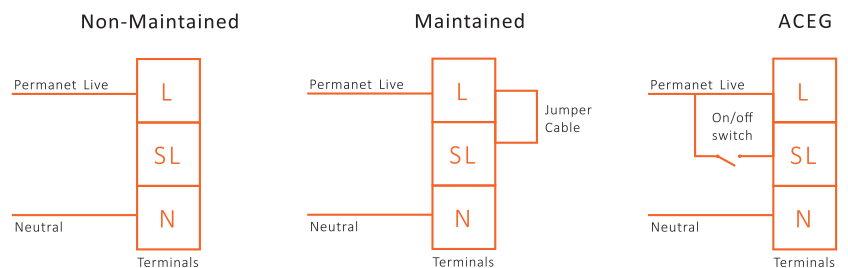

LED EMERGENCY LUMINAIRE

03031

LED POWER 5.0W(AC) 3.0W(DC) COLOR 6000 K LUMENS 180 IP 20

H_z 50-60 220 - 240 V 3 H 24 H 0 °C +25 °C

Item size Ø 130 x 56,4 mm
Package size 300 x 700 x 350 mm
40 pcs

ALL EMERGENCY LED HAVE UNIVERSAL CONNECTION