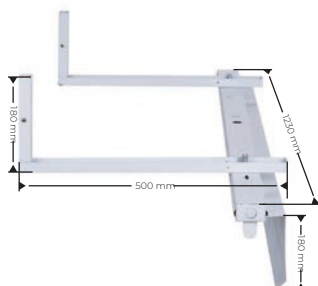

MOUNTED FRAME 60x60

03023

FIT FOR 595*595 PANEL LIGHT

CE ENEC www.thorgeon.com
Manufactured in PRC

Item size

600 x 600 x 9 mm

Package size

652 x 57 x 55 mm

CONCEALED FRAME 60x60 (rigips)

03037

FIT FOR 595*595

CE ENEC www.thorgeon.com
Manufactured in PRC

Item size

600x 600 x 9 mm

Package size

652 x 57 x 55 mm

MOUNTED FRAME 30x120

03024

FIT FOR 1195*295 PANEL LIGHT

CE ENEC www.thorgeon.com
Manufactured in PRC

Item size

300 x 1200 x 50 mm

Package size

1252 x 57 x 55 mm

GYPSUM (SPRING)

03025

CE ENEC www.thorgeon.com
Manufactured in PRC

Item size

80 x 80 x 30 mm

Package size

450 x 200 x 200 mm

METAL CABLE (SUSPENDED KITS)

03026

Wire's length: 1 meter

CE ENEC www.thorgeon.com
Manufactured in PRC

Item size

150 x 70 x 20 mm

Package size

280 x 220 x 190 mm

SCHOOL DESK LUMINAIRE

03032

LED POWER 220 - 240 V Hz G13
T8 1200mm

CE ENEC www.thorgeon.com
Manufactured in PRC

Item size

1230 x 360 x 500 mm

Package size

1241 x 166 x 95 mm