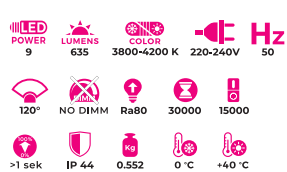

30 cm WHITE

CE ENEC FC
www.thorgeon.com
Manufactured in PRC

1 pcs

Item size
300 x 105 x 42 mm
Package size
312x 112 x 54 mm

LED MIRROR LIGHT

03047

60 cm CHROME

CE ENEC FC
www.thorgeon.com
Manufactured in PRC