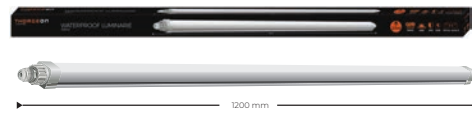

WATERPROOF LUMINAIRE 120cm

03041

LED POWER 17/33W
COLOR 4200K
LUMENS 2000/4000
Hz 50-60
Volt 175-265V
Beam 120°
Light Ra80
Temp 50000
Dimm NO DIMM
Temp 15000
IP IP65
IK IK08
Temp -20°C +40°C
Env INDOOR OUTDOOR
Class Class II
Wiring Through wiring 4
Weight 0.795 kg