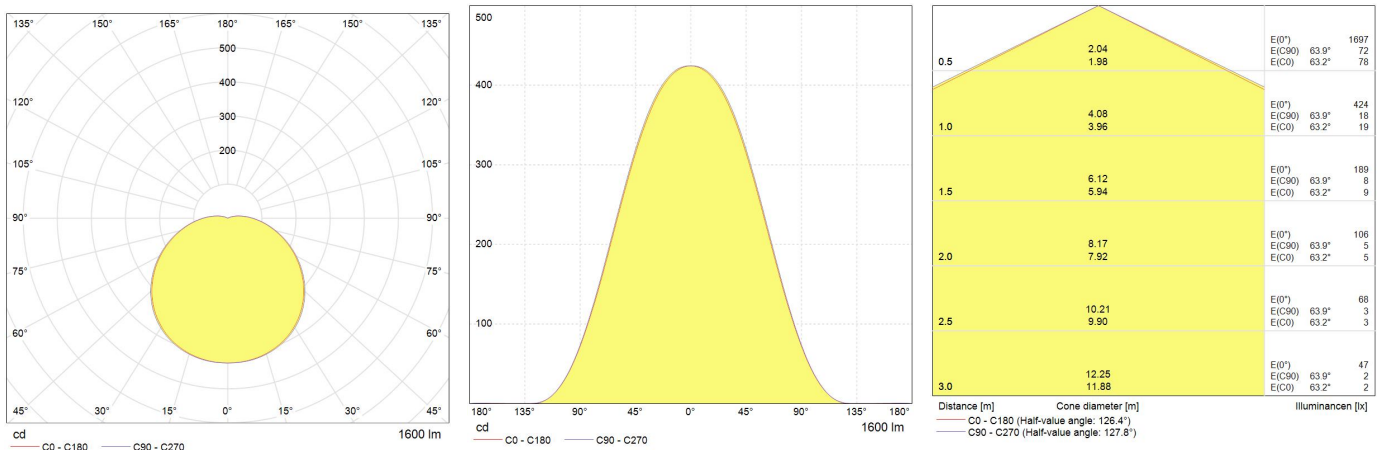

Electrical data

Nominal lamp power factor	>0.9
Class	Class II
Controllability	Constant Current Driver

Logistic data

Product status	Available
Pack quantity	1

Photometric Data

Downloads & Links

[Go to the catalog site (HTTP)](#)

[Datasheet (PDF)](#)

[Images (HTTP)](#)

[Dialux offline Plugin (HTTP)](#)

[Certificate for the Quality Management System of GE Lighting EMEA (PDF)](#)

[Certificate for the Environmental Management System of GE Lighting EMEA (PDF)](#)