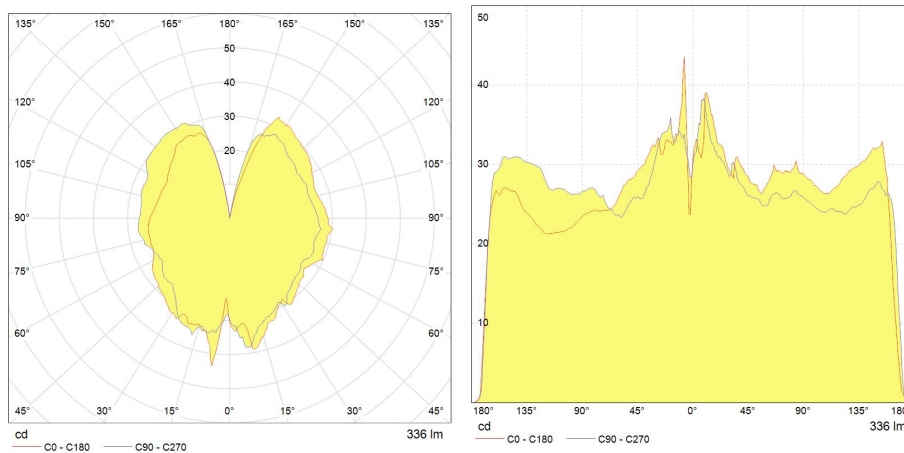

Logistic data

DUN Code	10064894585163
EAN Code	0064894585128
Pack Quantity	1
Product status	Available

Photometric Data

Downloads & Links

[Go to the catalog site (HTTP)](#)

[Product datasheet (PDF)](#)

[Product family datasheet (PDF)](#)

[Photometry (IES)](#)

[Images (HTTP)](#)

[Dialux offline Plugin (HTTP)](#)

[Certificate for the Quality Management System of GE Lighting EMEA (PDF)](#)

[Certificate for the Environmental Management System of GE Lighting EMEA (PDF)](#)