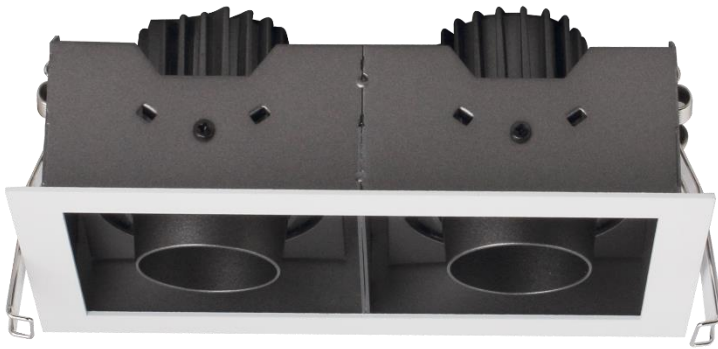

GRILLE FIXTURE 2 MODULE (W.O. LAMP)

CIVILIGHT

Applications

- Home, villa and other residential buildings
- Hotels, restaurants, bars, cafes

Part No.	CVG002 for 2 Modules – 940001
Article number	CT 940002
Suitable modules (W)	6W/10W/15W
Finish	White
Finish inside	Black
Measurements (mm)	195x110
IP	20
Cut size (mm)	190x101
Weight (g)	540
EAN code	4060574940016