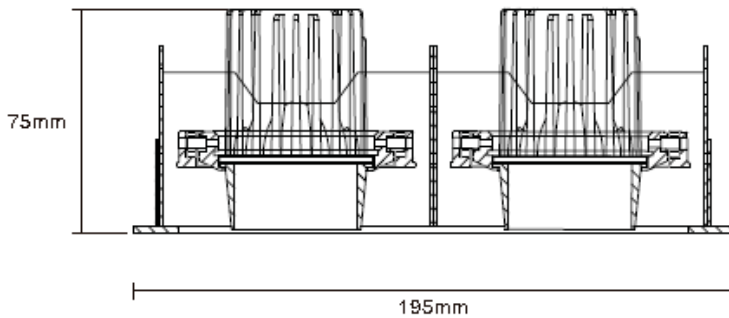

GRILLE FIXTURE 2 MODULE (W.O. LAMP)

CIVILIGHT

Applications

- Home, villa and other residential buildings
- Hotels, restaurants, bars, cafes

Part No.	CVG002 for 2 Modules – 940001
Article number	CT 940002
Suitable modules (W)	6W/10W/15W
Finish	White
Finish inside	Black
Measurements (mm)	195x110
IP	20
Cut size (mm)	190x101
Weight (g)	540
EAN code	4060574940016