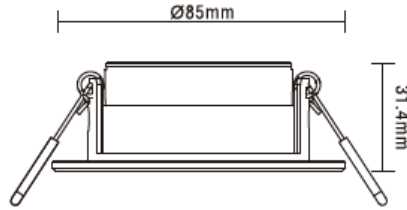

6W LED DOWLIGHT MOD 400LM D2W 36D

CIVILIGHT