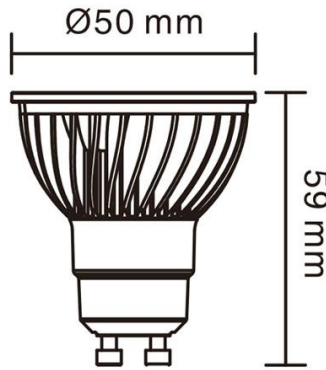

6W HALED PRO D GU10 345LM Dimmable

CIVILIGHT

Features

- Flicker-free light
- 99% of halogen lighting effect
- HALED optical design
- Smooth dimming
- Glare-free
- Switching power supply
- CE and RoHS2 compliant

Applications

- Spotlighting for accents
- Display and shop windows
- Home, museum, hotel, theater,
- Bar, café and other indoor light

Part No.	HALED PRO DGU10 KC50T6 5622
Article number	CL 5622
Halogen Equivalent (W)	50
Wattage (W)	6
Dimmable	Yes
Lumens (lm)	345
CRI(Ra)	95
CCT (K)	3000
Beam Angle (deg)	36
Luminous Intensity(cd)	900
Energy efficiency class	A
PF	0.9
Voltage (V)	AC220-240V
Frequency(Hz)	50
Current (mA)	35
Socket	GU10
Switching Cycles	100000
Lifespan(hrs)	25000
Working Temperature(°C)	-20 ~ 40
Storage Temperature (°C)	-20 ~ 60
Weight(g)	70
EAN code	6901029056228