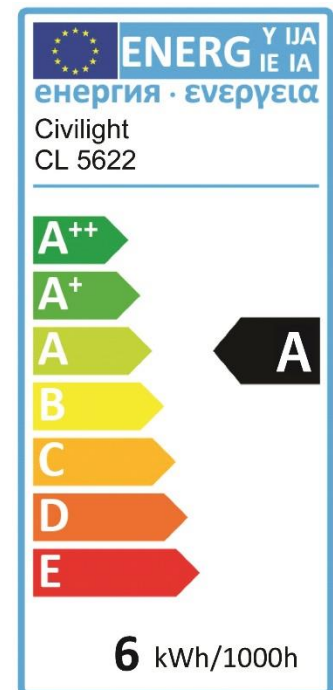

## Features

- Flicker-free light
- 99% of halogen lighting effect
- HALED optical design
- Smooth dimming
- Glare-free
- Switching power supply
- CE and RoHS2 compliant

## Applications

- Spotlighting for accents
- Display and shop windows
- Home, museum, hotel, theater,
- Bar, café and other indoor light

Part No.	HALED PRO DGU10 KC50T6 5622
Article number	CL 5622
Halogen Equivalent (W)	50
Wattage (W)	6
Dimmable	Yes
Lumens (lm)	345
CRI(Ra)	95
CCT (K)	3000
Beam Angle (deg)	36
Luminous Intensity(cd)	900
Energy efficiency class	A
PF	0.9
Voltage (V)	AC220-240V
Frequency(Hz)	50
Current (mA)	35
Socket	GU10
Switching Cycles	100000
Lifespan(hrs)	25000
Working Temperature(°C)	-20 ~ 40
Storage Temperature (°C)	-20 ~ 60
Weight(g)	70
EAN code	6901029056228