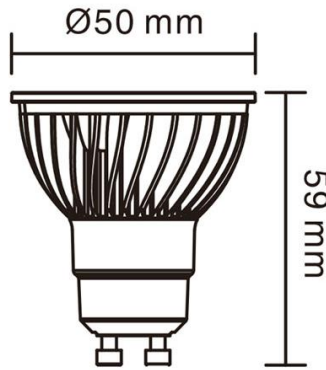

6W HALED III DGU10 345LM Dimmable

CIVILIGHT

Features

- Flicker-free light
- 99% of halogen lighting effect
- HALED optical design
- Smooth dimming
- Glare-free
- Switching power supply
- CE and RoHS2 compliant

Applications

- Spotlighting for accents
- Display and shop windows
- Home, museum, hotel, theater,
- Bar, café and other indoor light

Part No.	HALED III DGU10 KC50T6 5621
Article number	CL 5621
Halogen Equivalent (W)	50
Wattage (W)	6
Dimmable	Yes
Lumens (lm)	345
CRI (Ra)	95
CCT (K)	2700
Beam Angle (deg)	36
Luminous Intensity (cd)	900
Energy efficiency class	A+
PF	0.9
Voltage (V)	AC200-240V
Frequency (Hz)	50/60
Current (mA)	28
Socket	GU10
Switching Cycles	100000
Lifespan (hrs)	40000
Working Temperature (°C)	-20 ~ 40
Storage Temperature (°C)	-20 ~ 60
Weight (g)	70
EAN code	6901029056211