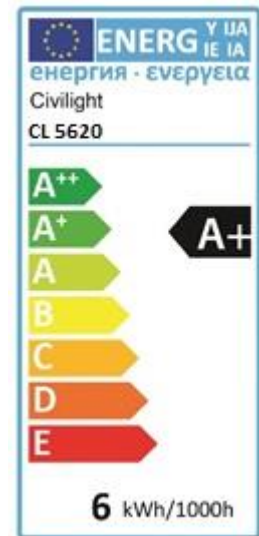

## Features

- Flicker-free light
- 99% of halogen lighting effect
- HALED optical design
- Smooth dimming
- Glare-free
- Switching power supply
- CE and RoHS2 compliant

## Applications

- Spotlighting for accents
- Display and shop windows
- Home, museum, hotel, theater,
- Bar, café and other indoor light

Part No.	HALED III WGU10 KC50T6 5620
Article number	CL 5620
Halogen Equivalent (W)	50
Wattage (W)	6
Dimmable	Yes
Lumens (lm)	345
CRI (Ra)	95
CCT (K)	2700-2100
Beam Angle (deg)	36
Luminous Intensity (cd)	900
Energy efficiency class	A+
PF	0.8
Voltage (V)	AC200-240V
Frequency (Hz)	50/60
Current (mA)	35
Socket	GU10
Switching Cycles	100000
Lifespan (hrs)	40000
Working Temperature (°C)	-20 ~ 40
Storage Temperature (°C)	-20 ~ 60
Weight (g)	70
EAN code	6901029056204