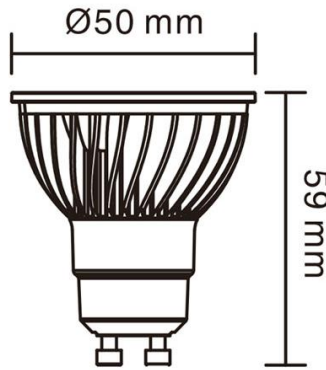

6W HALED III DGU10 345LM Dimmable

CIVILIGHT

Features

- Flicker-free light
- 99% of halogen lighting effect
- HALED optical design
- Smooth dimming
- Glare-free
- Switching power supply
- CE and RoHS2 compliant

Applications

- Spotlighting for accents
- Display and shop windows
- Home, museum, hotel, theater,
- Bar, café and other indoor light

Part No.	HALED III WGU10 KC50T6 5620
Article number	CL 5620
Halogen Equivalent (W)	50
Wattage (W)	6
Dimmable	Yes
Lumens (lm)	345
CRI (Ra)	95
CCT (K)	2700-2100
Beam Angle (deg)	36
Luminous Intensity (cd)	900
Energy efficiency class	A+
PF	0.8
Voltage (V)	AC200-240V
Frequency (Hz)	50/60
Current (mA)	35
Socket	GU10
Switching Cycles	100000
Lifespan (hrs)	40000
Working Temperature (°C)	-20 ~ 40
Storage Temperature (°C)	-20 ~ 60
Weight (g)	70
EAN code	6901029056204