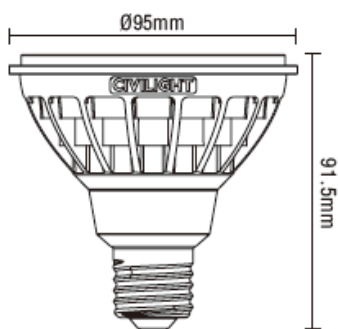

13W V-LED DPAR30S 750LM Dimmable

CIVILIGHT

Features

- 95W halogen lamp equivalent
- Smart heat sink design
- 80% energy saving
- Smooth dimming
- Perfect light distribution effect
- Switching power supply
- CE and RoHS compliant

Applications

- Hotel, bars, restaurants,
- luxurious franchised store,
- museum, gymnasium,
- auditoria

Part No.	V-LED DPAR30S NC75T13 - 43151
Article number	CL 43151
Halogen Equivalent (W)	75
Wattage (W)	13
Dimmable	Yes
Lumens (lm)	750
CRI (Ra)	95
CCT (K)	4000
Beam Angle (deg)	40
Luminous Intensity (cd)	1600
Energy efficiency class	A
PF	0.9
Voltage (V)	AC220-240
Frequency (Hz)	50/60
Current (mA)	60
Socket	E27
Switching Cycles	100000
Lifespan (hrs)	25000
Working Temperature (°C)	-20 ~ 40
Storage Temperature (°C)	-20 ~ 60
Weight (g)	215
EAN code	6901029431513