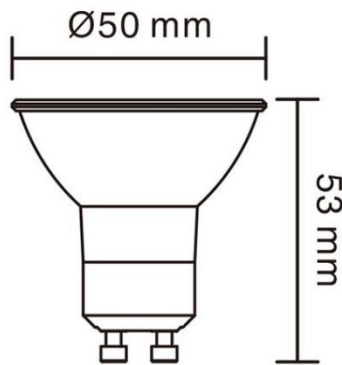

HALIGHT DGU10 520LM 6W Dimmable

CIVILIGHT

Features

- Flicker-free light
- 99% of halogen lighting effect
- HALED optical design
- Smooth dimming
- Glare-free
- Switching power supply
- CE and RoHS2 compliant

Applications

- Spotlighting for accents
- Display and shop windows
- Home, museum, hotel, theater,
- Bar, café and other indoor light

Article number	CL 22717
Halogen Equivalent (W)	75
Wattage (W)	6
Dimmable	Yes
Lumens (lm)	520
CRI(Ra)	80
CCT (K)	3000
Beam Angle (deg)	36
Luminous Intensity (cd)	900
Energy efficiency class	A
PF	0.9
Voltage (V)	AC 220-240V
Frequency (Hz)	50/60
Current (mA)	35
Socket	GU10
Switching Cycles	100000
Lifespan (hrs)	20000
Working Temperature (°C)	-20 ~ 40
Storage Temperature (°C)	-20 ~ 60
Weight (g)	53
EAN code	6901029227178