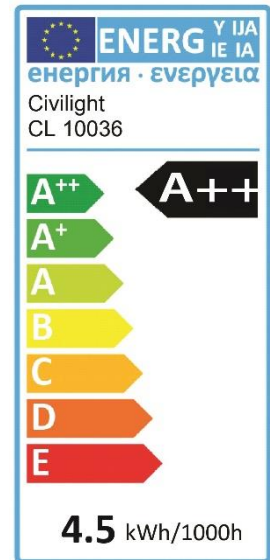

Features

- 360° glow
- Incandescent look
- Aesthetically pleasing, light quality
- CE and ROHS compliant

Applications

- Decorative illumination
- Hotels, Restaurants, Bars
- Homes

Part No.	LEDincand PRO WG45 KP40T5
Article number	CL 10036
Halogen Equivalent (W)	40
Wattage (W)	4.5
Dimmable	Yes
Lumens (lm)	400
CRI (Ra)	80
CCT (K)	2700-2100
Beam Angle (deg)	360
Measurements	45x75mm
Energy efficiency class	A++
PF	
Voltage (V)	AC 220-240V
Frequency (Hz)	50/60
Current (mA)	19.5
Socket	E27
Switching Cycles	100000
Lifespan (hrs)	20000
Working Temperature (°C)	-20 ~ 40
Storage Temperature (°C)	-20 ~ 60
Weight (gr)	18
EAN code	4060574100366