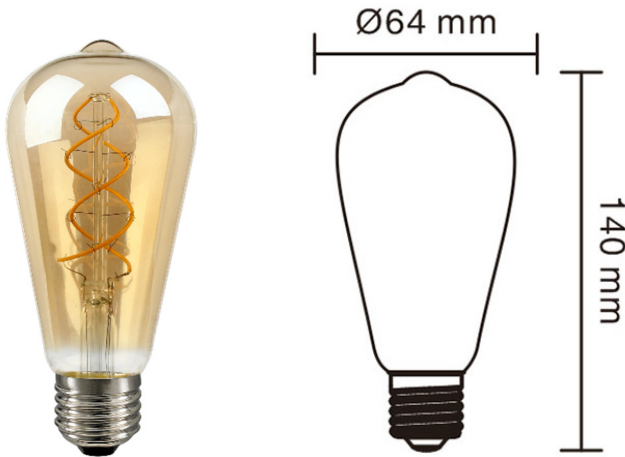

4W LEDincand DST64 200LM Gold Dimmable

Features

- 360° glow
- High color rendering index
- Aesthetically pleasing, small volume, light quality
- CE and ROHS compliant

Applications

- Decorative illumination
- Perfect design solution for crystal
- Hotels, Restaurants, Bars

Part No.	LEDincand DST64 KP25T4 1045
Article number	CVL E1045
Halogen Equivalent (W)	25
Wattage (W)	4
Dimmable	Yes
Lumens (lm)	200
CRI(Ra)	80
CCT (K)	2200
Beam Angle (deg)	360
Luminous Intensity(cd)	
Energy efficiency class	A+
PF	0.4
Voltage (V)	AC 220-240V
Frequency(Hz)	50/60
Current (mA)	38
Socket	E27
Switching Cycles	100000
Lifespan(hrs)	20000
Working Temperature(°C)	-20 ~ 40
Storage Temperature (°C)	-20 ~ 60
Weight(g)	48
EAN code	6901029010459