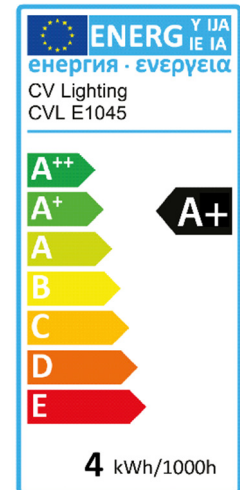

4W LEDincand DST64 200LM Gold Dimmable

Features

- 360° glow
- High color rendering index
- Aesthetically pleasing, small volume, light quality
- CE and ROHS compliant

Applications

- Decorative illumination
- Perfect design solution for crystal
- Hotels, Restaurants, Bars

Part No.	LEDincand DST64 KP25T4 1045
Article number	CVL E1045
Halogen Equivalent (W)	25
Wattage (W)	4
Dimmable	Yes
Lumens (lm)	200
CRI(Ra)	80
CCT (K)	2200
Beam Angle (deg)	360
Luminous Intensity(cd)	
Energy efficiency class	A+
PF	0.4
Voltage (V)	AC 220-240V
Frequency(Hz)	50/60
Current (mA)	38
Socket	E27
Switching Cycles	100000
Lifespan(hrs)	20000
Working Temperature(°C)	-20 ~ 40
Storage Temperature (°C)	-20 ~ 60
Weight(g)	48
EAN code	6901029010459