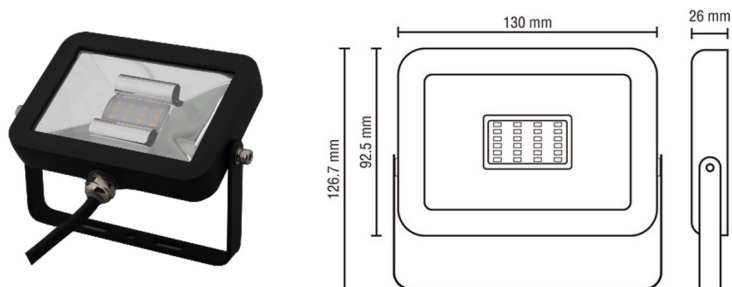

10W Flood light 650LM 3000K IP65 Black

Features

- Perfect output lighting effect
- High performance
- IP65
- CE and ROHS compliant
- Die-cast aluminum body
- Extremely thin

Applications

- Home, hotels, villa and other residential buildings
- Luxurious franchised store, museum, auditoria,

Part No.	Floodlight CEF001W10 BL – E5001
Article number	CL E5001
Wattage (W)	10
Dimmable	No
Lumens (lm)	650
CRI(Ra)	80
CCT (K)	3000
Beam Angle (deg)	120
Luminous Intensity(cd)	340
Energy efficiency class	A
PF	0.5
Voltage (V)	AC 175-265V
Frequency(Hz)	50/60
Current (mA)	-
Socket	-
Switching Cycles	100000
Lifespan(hrs)	25000
Working Temperature(°C)	-20 ~ 40
Storage Temperature (°C)	-20 ~ 60
Weight(g)	500
EAN code	6901029570014