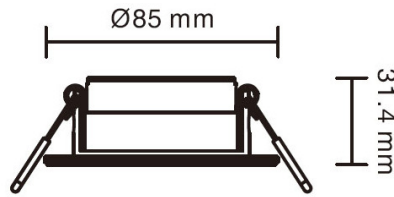

6W LED DOWLIGHT SLIM 400LM D2W 36D

CIVILIGHT

Features

- Integrated design, driver inside,
- Easy to install, ultra-thin, design
- Retrofit design to replace halogen and classic led spotlight.
- CE and RoHS2 compliant

Applications

- Home, villa and other residential buildings
- Hotels, restaurants, bars, cafes

Part No.	DOWNL. SLIM 6W WVCV002W06 – CL 8134N NICKEL
Article number	CL 8134N
Halogen equivalent (W)	40
Wattage (W)	6
Dimmable	Yes
Lumens (lm)	400
CRI(Ra)	90
CCT (K)	2700-2300
Beam Angle (deg)	36
Luminous Intensity(cd)	1000
Energy efficiency class	A+
PF	0.8
Voltage (V)	AC176-264V
Frequency(Hz)	50/60
Current (mA)	34
Hole size (mm)	68
Switching Cycles	100000
Lifespan(hrs)	25000
Working Temperature(°C)	-20 ~ 40
Storage Temperature (°C)	-20 ~ 60
Weight(g)	104
EAN code	6901029081343