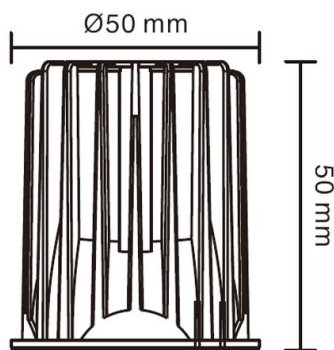

10W LED MODULE 720LM 3000K

CIVILIGHT

Features

- Integrated design, driver inside,
- Easy to install, reliable metal design
- Perfect match to classic and modern downlight and fitting
- CE and RoHS2 compliant

Applications

- Home, villa and other residential buildings
- Hotels, restaurants, bars, cafes

Part No.	Module 10W DCVM 002W10 - 7542
Article number	CL 7542
Halogen equivalent (W)	85
Wattage (W)	10
Dimmable	Yes
Lumens (lm)	720
CRI(Ra)	80
CCT (K)	3000
Beam Angle (deg)	36
Luminous Intensity(cd)	1800
Energy efficiency class	A
PF	0.9
Voltage (V)	AC176-264V
Frequency(Hz)	50/60
Current (mA)	46
Socket	-
Switching Cycles	100000
Lifespan(hrs)	25000
Working Temperature(°C)	-20 ~ 40
Storage Temperature (°C)	-20 ~ 60
Weight(g)	104
EAN code	6901029075427