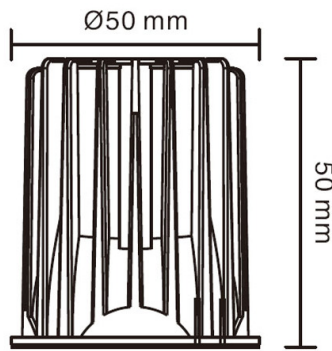

10W LED MODULE 620LM 3000K

CIVILIGHT

Features

- Integrated design, driver inside,
- Easy to install, reliable metal design
- Perfect match to classic and modern downlight and fitting
- CE and RoHS2 compliant

Applications

- Home, villa and other residential buildings
- Hotels, restaurants, bars, cafes

Part No.	Module 10W DCVM 002W10 - 7534
Article number	CL 7534
Halogen equivalent (W)	75
Wattage (W)	10
Dimmable	Yes
Lumens (lm)	620
CRI(Ra)	95
CCT (K)	3000
Beam Angle (deg)	36
Luminous Intensity(cd)	1600
Energy efficiency class	A
PF	0.9
Voltage (V)	AC176-264V
Frequency(Hz)	50/60
Current (mA)	46
Socket	-
Switching Cycles	100000
Lifespan(hrs)	25000
Working Temperature(°C)	-20 ~ 40
Storage Temperature (°C)	-20 ~ 60
Weight(g)	104
EAN code	6901029075342