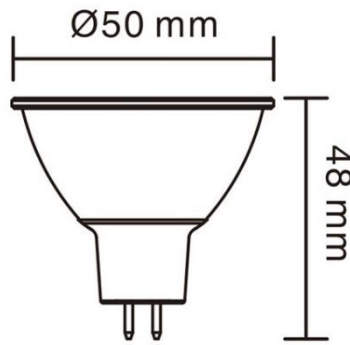

7W HALIGHT MR16 345LM Non Dimmable

CIVILIGHT

Features

- Flicker-free light
- 99% of halogen lighting effect
- HALED optical design
- Ra90
- Glare-free
- Switching power supply
- CE and RoHS2 compliant

Applications

- Spotlighting for accents
- Display and shop windows
- Home, museum, hotel, theater,
- Bar, café and other indoor light

Part No.	HALIGHT MR16 NC35P7 25751
Article number	CL 25751
Halogen Equivalent (W)	35
Wattage (W)	7
Dimmable	No
Lumens (lm)	345
CRI(Ra)	90
CCT (K)	4000
Beam Angle (deg)	36
Luminous Intensity(cd)	650
Energy efficiency class	A
PF	0.9
Voltage (V)	AC12V
Frequency(Hz)	/
Current (mA)	620
Socket	GU5.3
Switching Cycles	100000
Lifespan(hrs)	25000
Working Temperature(°C)	-20 ~ 40
Storage Temperature (°C)	-20 ~ 60
Weight(g)	40
EAN code	6901029257519