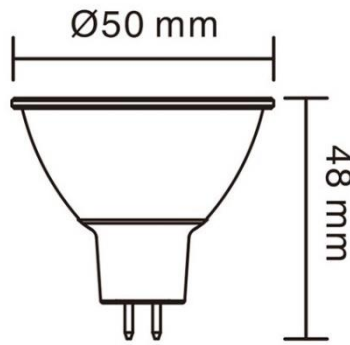

7W HALIGHT MR16 345LM Non Dimmable

CIVILIGHT

Features

- Flicker-free light
- 99% of halogen lighting effect
- HALED optical design
- Ra90
- Glare-free
- Switching power supply
- CE and RoHS2 compliant

Applications

- Spotlighting for accents
- Display and shop windows
- Home, museum, hotel, theater,
- Bar, café and other indoor light

Part No.	HALIGHT MR16 WC35P7 25750
Article number	CL 25750
Halogen Equivalent (W)	35
Wattage (W)	7
Dimmable	No
Lumens (lm)	345
CRI(Ra)	90
CCT (K)	3000
Beam Angle (deg)	36
Luminous Intensity(cd)	650
Energy efficiency class	A
PF	0.9
Voltage (V)	AC12V
Frequency(Hz)	/
Current (mA)	620
Socket	GU5.3
Switching Cycles	100000
Lifespan(hrs)	25000
Working Temperature(°C)	-20 ~ 40
Storage Temperature (°C)	-20 ~ 60
Weight(g)	40
EAN code	6901029257502