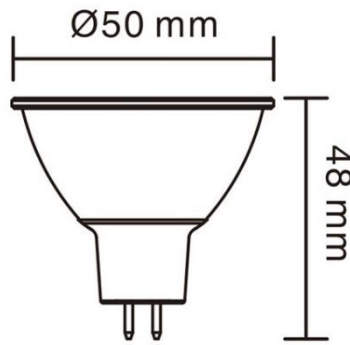

7W HALIGHT MR16 345LM Non Dimmable

CIVILIGHT

Features

- Flicker-free light
- 99% of halogen lighting effect
- HALED optical design
- Ra90
- Glare-free
- Switching power supply
- CE and RoHS2 compliant

Applications

- Spotlighting for accents
- Display and shop windows
- Home, museum, hotel, theater,
- Bar, café and other indoor light

Part No.	HALIGHT MR16 KC35P7 25748
Article number	CL 25748
Halogen Equivalent (W)	35
Wattage (W)	7
Dimmable	No
Lumens (lm)	345
CRI(Ra)	90
CCT (K)	2700
Beam Angle (deg)	36
Luminous Intensity(cd)	650
Energy efficiency class	A
PF	0.9
Voltage (V)	AC12V
Frequency(Hz)	/
Current (mA)	620
Socket	GU5.3
Switching Cycles	100000
Lifespan(hrs)	25000
Working Temperature(°C)	-20 ~ 40
Storage Temperature (°C)	-20 ~ 60
Weight(g)	40
EAN code	6901029257489