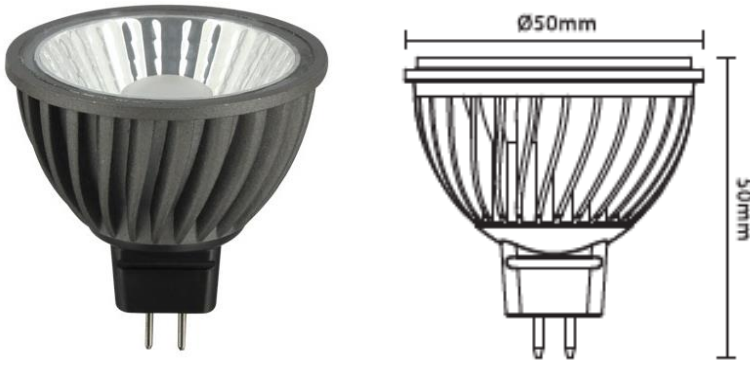

7W HALED III DMR16 345LM Dimmable

CIVILIGHT

Features

- Flicker-free light
- 99% of halogen lighting effect
- HALED optical design
- Smooth dimming
- Glare-free
- Switching power supply
- CE and RoHS2 compliant

Applications

- Spotlighting for accents
- Display and shop windows
- Home, museum, hotel, theater,
- Bar, café and other indoor light

Part No.	HALED III DMR16 NC35P7 2502
Article number	CL 2502
Halogen Equivalent (W)	35
Wattage (W)	7
Dimmable	Yes
Lumens (lm)	345
CRI(Ra)	95
CCT (K)	4000
Beam Angle (deg)	36
Luminous Intensity(cd)	900
Energy efficiency class	A
PF	0.9
Voltage (V)	AC 12V
Frequency(Hz)	50/60
Current (mA)	700
Socket	GU5.3
Switching Cycles	100000
Lifespan(hrs)	25000
Working Temperature(°C)	-20 ~ 40
Storage Temperature (°C)	-20 ~ 60
Weight(g)	53
EAN code	6901029025026