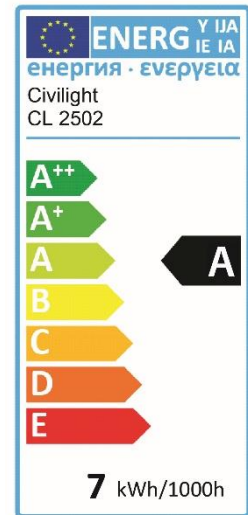

7W HALED III DMR16 345LM Dimmable

CIVILIGHT

Features

- Flicker-free light
- 99% of halogen lighting effect
- HALED optical design
- Smooth dimming
- Glare-free
- Switching power supply
- CE and RoHS2 compliant

Applications

- Spotlighting for accents
- Display and shop windows
- Home, museum, hotel, theater,
- Bar, café and other indoor light

Part No.	HALED III DMR16 NC35P7 2502
Article number	CL 2502
Halogen Equivalent (W)	35
Wattage (W)	7
Dimmable	Yes
Lumens (lm)	345
CRI(Ra)	95
CCT (K)	4000
Beam Angle (deg)	36
Luminous Intensity(cd)	900
Energy efficiency class	A
PF	0.9
Voltage (V)	AC 12V
Frequency(Hz)	50/60
Current (mA)	700
Socket	GU5.3
Switching Cycles	100000
Lifespan(hrs)	25000
Working Temperature(°C)	-20 ~ 40
Storage Temperature (°C)	-20 ~ 60
Weight(g)	53
EAN code	6901029025026