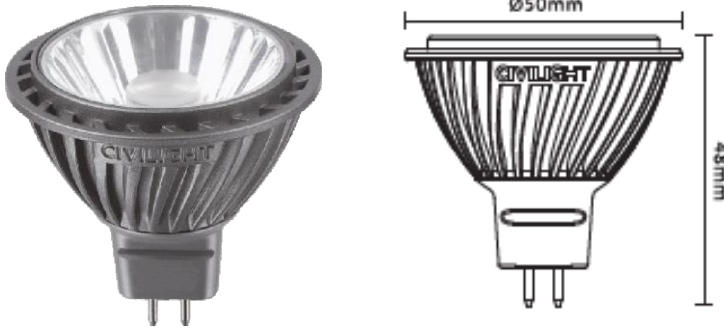

5W HALED MR16 230LM Non Dimmable

CIVILIGHT

Features

- Flicker-free light
- 99% of halogen lighting effect
- HALED optical design
- Ra95, 5-step SDCM
- Glare-free
- Switching power supply
- CE and RoHS2 compliant

Applications

- Spotlighting for accents
- Display and shop windows
- Home, museum, hotel, theater,
- Bar, café and other indoor light

Part No.	HALED95 MR16 KC20P5 23051
Article number	CL 23051
Halogen Equivalent (W)	20
Wattage (W)	5
Dimmable	No
Lumens (lm)	230
CRI(Ra)	95
CCT (K)	2700
Beam Angle (deg)	36
Luminous Intensity(cd)	700
Energy efficiency class	A
PF	0.9
Voltage (V)	AC/DC 12V
Frequency(Hz)	/
Current (mA)	580
Socket	GU5.3
Switching Cycles	100000
Lifespan(hrs)	25000
Working Temperature(°C)	-20 ~ 40
Storage Temperature (°C)	-20 ~ 60
Weight(g)	42
EAN code	6901029230512