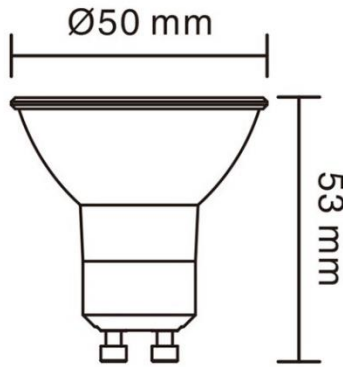

6W HALIGHT GU10 345LM Non Dimmable

CIVILIGHT

Features

- Flicker-free light
- 99% of halogen lighting effect
- HALED optical design
- Glare-free
- Switching power supply
- CE and RoHS2 compliant

Applications

- Spotlighting for accents
- Display and shop windows
- Home, museum, hotel, theater,
- Bar, café and other indoor light

Part No.	HALIGHT GU10 KC50T6 22661
Article number	CL 22661
Halogen Equivalent (W)	50
Wattage (W)	6
Dimmable	No
Lumens (lm)	345
CRI(Ra)	90
CCT (K)	2700
Beam Angle (deg)	36
Luminous Intensity(cd)	1100
Energy efficiency class	A+
PF	0.6
Voltage (V)	AC220-240V
Frequency(Hz)	50/60
Current (mA)	48
Socket	GU10
Switching Cycles	100000
Lifespan(hrs)	25000
Working Temperature(°C)	-20 ~ 40
Storage Temperature (°C)	-20 ~ 60
Weight(g)	46
EAN code	6901029226614