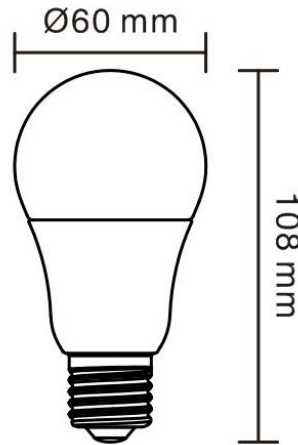

11W WA60 810LM Dim to Warm

CIVILIGHT

Features

- 60W incandescent lamp equivalent
- Dim to Warm
- R97 Excellent Colour Rendering
- Smooth dimming
- Perfect light distribution effect
- CE and RoHS compliant

Applications

- Hotel, bars, restaurants,
- Home, residential buildings,
- Perfect solution for chandeliers & pendant lights

Part No.	WA60 KF60T11 16565
Article number	CL 16564
Incandescent Equivalent (W)	60
Wattage (W)	11
Dimmable	Yes
Lumens (lm)	810
CRI (Ra)	97
CCT (K)	2700-2200
Beam Angle (deg)	270
Luminous Intensity (cd)	-
Energy efficiency class	A+
PF	0.9
Voltage (V)	AC220-240V
Frequency (Hz)	50/60
Current (mA)	50
Socket	E27
Switching Cycles	100000
Lifespan (hrs)	25000
Working Temperature (°C)	-20 ~ 40
Storage Temperature (°C)	-20 ~ 60
Weight(g)	118
EAN code	6901029165654