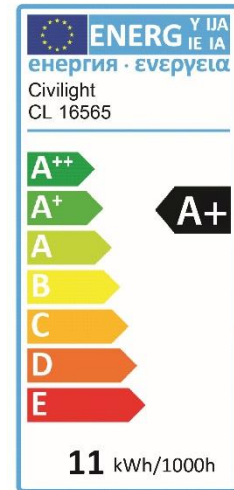

11W WA60 810LM Dim to Warm

CIVILIGHT

Features

- 60W incandescent lamp equivalent
- Dim to Warm
- R97 Excellent Colour Rendering
- Smooth dimming
- Perfect light distribution effect
- CE and RoHS compliant

Applications

- Hotel, bars, restaurants,
- Home, residential buildings,
- Perfect solution for chandeliers & pendant lights

Part No.	WA60 KF60T11 16565
Article number	CL 16564
Incandescent Equivalent (W)	60
Wattage (W)	11
Dimmable	Yes
Lumens (lm)	810
CRI (Ra)	97
CCT (K)	2700-2200
Beam Angle (deg)	270
Luminous Intensity (cd)	-
Energy efficiency class	A+
PF	0.9
Voltage (V)	AC220-240V
Frequency (Hz)	50/60
Current (mA)	50
Socket	E27
Switching Cycles	100000
Lifespan (hrs)	25000
Working Temperature (°C)	-20 ~ 40
Storage Temperature (°C)	-20 ~ 60
Weight(g)	118
EAN code	6901029165654