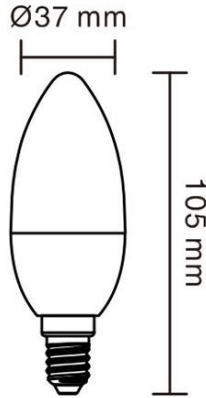

6W WC37 450LM Dim to Warm

CIVILIGHT

Features

- 40W incandescent lamp equivalent
- Dim to Warm
- R97 Excellent Colour Rendering
- Smooth dimming
- Perfect light distribution effect
- CE and RoHS compliant

Applications

- Hotel, bars, restaurants,
- Home, residential buildings,
- Perfect solution for chandeliers & pendant lights

Part No.	WC37 KF40T6 12559
Article number	CL 12559
Incandescent Equivalent (W)	40
Wattage (W)	6
Dimmable	Yes
Lumens (lm)	450
CRI (Ra)	97
CCT (K)	2700-2200
Beam Angle (deg)	270
Luminous Intensity (cd)	-
Energy efficiency class	A+
PF	0.8
Voltage (V)	AC220-240V
Frequency (Hz)	50/60
Current (mA)	34
Socket	E14
Switching Cycles	100000
Lifespan (hrs)	25000
Working Temperature (°C)	-20 ~ 40
Storage Temperature (°C)	-20 ~ 60
Weight(g)	52
EAN code	6901029125597