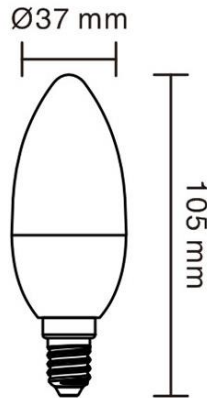

4W WC37 250LM Dim to Warm

CIVILIGHT

Features

- 25W incandescent lamp equivalent
- Dim to Warm
- R97 Excellent Colour Rendering
- Smooth dimming
- Perfect light distribution effect
- CE and RoHS compliant

Applications

- Hotel, bars, restaurants,
- Home, residential buildings,
- Perfect solution for chandeliers & pendant lights

Part No.	WC37 KF25T4 12558
Article number	CL 12558
Incandescent Equivalent (W)	25
Wattage (W)	4
Dimmable	Yes
Lumens (lm)	250
CRI (Ra)	97
CCT (K)	2700-2200
Beam Angle (deg)	270
Luminous Intensity (cd)	-
Energy efficiency class	A+
PF	0.72
Voltage (V)	AC220-240V
Frequency (Hz)	50/60
Current (mA)	25
Socket	E14
Switching Cycles	100000
Lifespan (hrs)	25000
Working Temperature (°C)	-20 ~ 40
Storage Temperature (°C)	-20 ~ 60
Weight(g)	52
EAN code	6901029125580