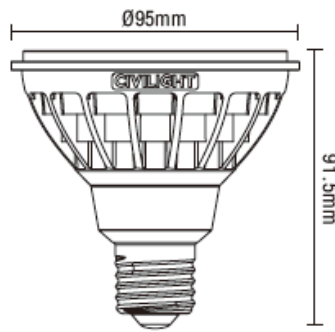

14W HALED DPAR30S 850LM Dimmable

CIVILIGHT

Features

- 95W halogen lamp equivalent
- Smart heat sink design
- 80% energy saving
- Smooth dimming
- Perfect light distribution effect
- Switching power supply
- CE and RoHS compliant

Applications

- Hotel, bars, restaurants,
- luxurious franchised store,
- museum, gymnasium,
- auditoria

Part No.	HALED DPAR30S WC95T14 43188
Article number	CL 43188
Halogen Equivalent (W)	95
Wattage (W)	14
Dimmable	Yes
Lumens (lm)	850
CRI(Ra)	90
CCT (K)	3000
Beam Angle (deg)	24
Luminous Intensity(cd)	5500
Energy efficiency class	A
PF	0.9
Voltage (V)	AC220-240V
Frequency(Hz)	50
Current (mA)	60
Socket	E27
Switching Cycles	100000
Lifespan(hrs)	25000
Working Temperature(°C)	-20 ~ 40
Storage Temperature (°C)	-20 ~ 60
Weight(g)	215
EAN code	6901029431889